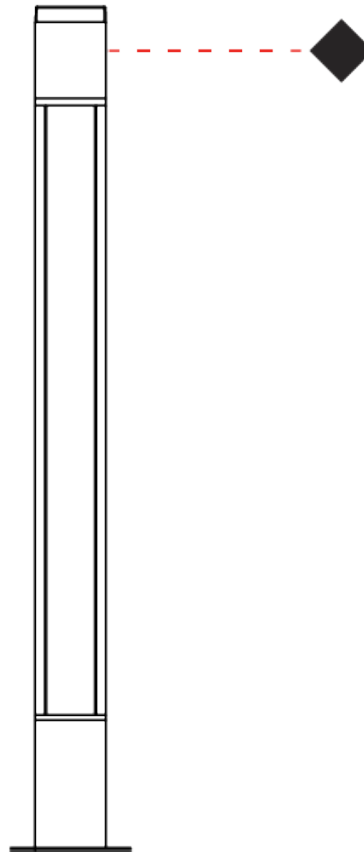

TETRA PARCO POST

E9B135-

PROJECT

TYPE

SPECIFIER

QUANTITY

DATE

E