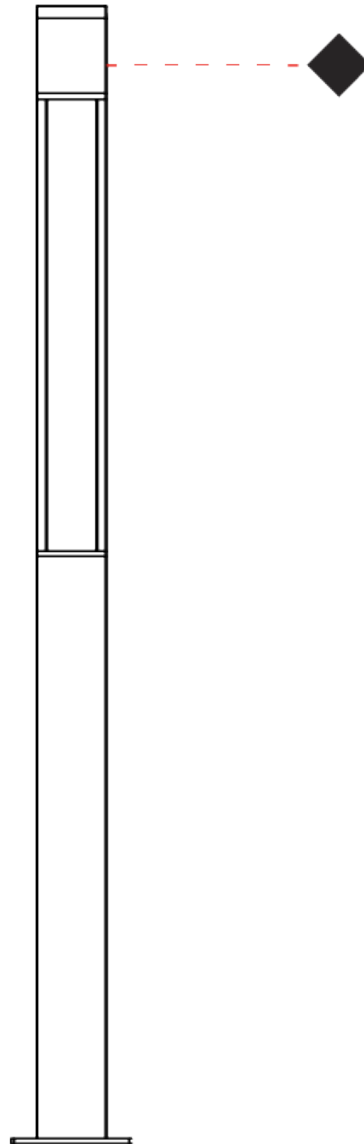

TETRA PARCO POST

E9B136-

PROJECT

TYPE

SPECIFIER

QUANTITY

DATE

E