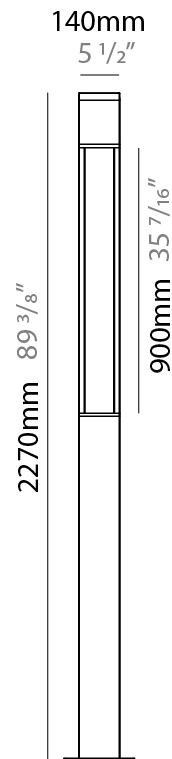

GENERAL

Series: Tetra
Subseries: Tetra Parco
Brand: Platek
Division: Exterior
Mounting Type: Post
Mounting Location: Above Ground
Subcategory: Pedestrian

PHYSICAL

Shape: Rectangle
Length (mm): 140
Length (in): 5 1/2
Width (mm): 140
Width (in): 5 1/2
Height (mm): 2270
Height (in): 89 3/8
Light Distribution: Direct
Screws: A4 stainless steel
Diffuser: Clear tempered glass
Fixture Finish: [BLK / WHI / GRY / COR / ANT / BRZ](#)
Fixture Material: Extruded Aluminum

ELECTRICAL

Lamp Type: LED
Input Wattage (W): 41
Total Output Wattage (W): 38
Dimming: Non-Dimming / Phase Dimming (120vac Only)
Driver Included: Yes
Driver Location: Integrated
Driver Type: Constant Current - 120 / 277Vac
Driver Class: Class 2
Input Voltage (V): 120 - 277
Constant Current (MA): 1050
Upon Request: (Not included - see components [IP65 or higher enclosure to be supplied by others]) Remote: 0-10Vdc dimming

LED

Color Temperature (°K): [3000 / 4000](#)
Max. Delivered Lumen (lm): 2390 / 2485
Nominal Lumen (lm): 4900 / 5145
CRI: >80 CRI
Lamp Life (hrs): 60000

OPTICAL

RATINGS AND CERTIFICATIONS

Certified By: Certified for North American Standards
IP rating: IP65
IK Rating: IK10
Bug Rating: B1 U0 G1

PROJECT
TYPE
SPECIFIER
QUANTITY
DATE