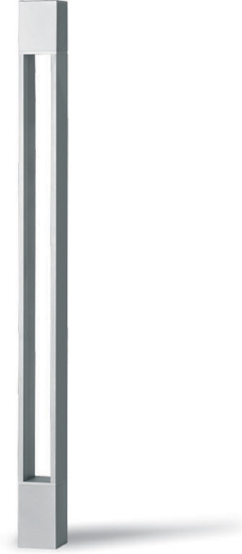

GENERAL

Series: Tetra
Subseries: Tetra Parco
Brand: Platek
Division: Exterior
Mounting Type: Post
Mounting Location: Above Ground
Subcategory: Pedestrian

PHYSICAL

Shape: Rectangle
Length (mm): 140
Length (in): 5 1/2
Width (mm): 140
Width (in): 5 1/2
Height (mm): 1930
Height (in): 76
Light Distribution: Direct
Screws: A4 stainless steel
Diffuser: Clear tempered glass
Fixture Finish: [BLK](#) / [WHI](#) / [GRY](#) / [COR](#) / [ANT](#) / [BRZ](#)
Fixture Material: Extruded Aluminum

ELECTRICAL

Lamp Type: LED
Input Wattage (W): 28
Total Output Wattage (W): 24
Dimming: Non-Dimming / Phase Dimming (120vac Only)
Driver Included: Yes
Driver Location: Integrated
Driver Type: Constant Current - 120 / 277 Vac
Driver Class: Class 2
Input Voltage (V): 120 - 277
Constant Current (MA): 700
Upon Request: (Not included - see components [IP65 or higher enclosure to be supplied by others]) Remote: 0-10Vdc dimming / Non-dimming 120/277Vac

LED

Color Temperature (°K): [3000](#) / [4000](#)
Max. Delivered Lumen (lm): 1620 / 1685
Nominal Lumen (lm): 3685 / 3830
CRI: >80 CRI
Lamp Life (hrs): 60000

OPTICAL

RATINGS AND CERTIFICATIONS

Certified By: Certified for North American Standards
IP rating: IP65
IK Rating: IK10
Bug Rating: B1 U0 G1

PROJECT
TYPE
SPECIFIER
QUANTITY
DATE