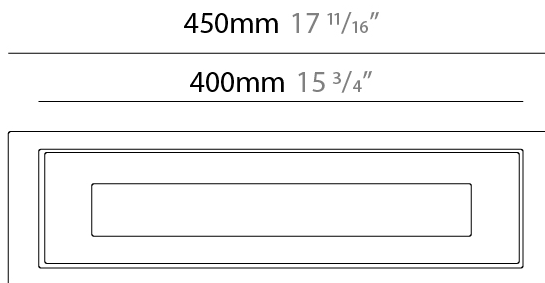

PHYSICAL

Shape: Rectangle
Length (mm): 450
Length (in): 17 3/4
Width (mm): 130
Width (in): 5 1/8
Height (mm): 68
Height (in): 2 11/16
Light Distribution: Uplight
Weight (kg): 3.1
Weight (lbs): 6.8
Load Resistance (kg): 500
Load Resistance (lbs): 1102
Installation Requirement: Installation in sleeve set in concrete with a 20 - 30 cm / 8 - 12 inches gravel drain bed
Screws: A4 stainless steel
Diffuser: Clear tempered glass
Gasket: Gore-Tex valve to prevent condensation inside the fitting.
Fixture Finish: SST
Fixture Material: Extruded Aluminum

ELECTRICAL

Lamp Type: LED
Input Wattage (W): 9.8 (Asy) / 13.5
Total Output Wattage (W): 8 (Asy) / 12
Dimming: Non-Dimming / Phase Dimming (120vac Only)
Driver Included: Yes
Driver Location: Integrated
Driver Type: Constant Current - 120 / 277Vac
Driver Class: Class 2
Input Voltage (V): 120 - 277
Constant Current (MA): 350
Upon Request: (Not included - see components [IP65 or higher enclosure to be supplied by others]) Remote: 0-10Vdc dimming

LED

Number of LEDs: 12
Color Temperature (°K): 3000 / 4000
Max. Delivered Lumen (lm): 1030 / 1070
Nominal Lumen (lm): 1680 / 1740
CRI: >80 CRI
Lamp Life (hrs): 60000

OPTICAL

Optic°: 12 / 26 / 40 / ELI / ASY

RATINGS AND CERTIFICATIONS

Certified By: Certified for North American Standards
IP rating: IP67
IK Rating: IK10
Bug Rating: BU460